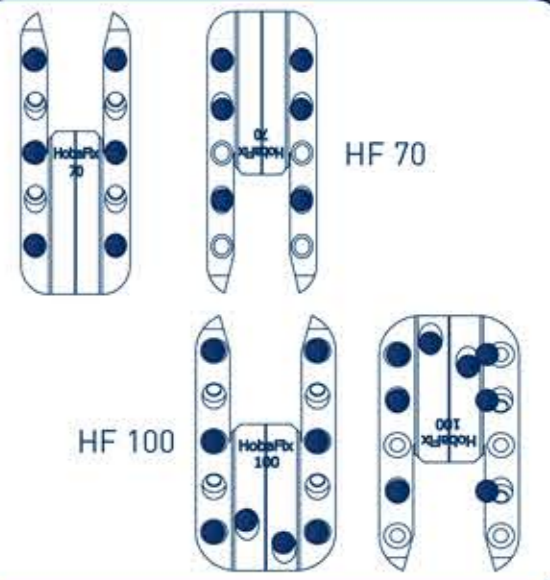

HobaFix® HF

Fixierschraube FX
GoFix® HK

HobaFix® HF		GoFix® HK				HH	HB
Type	L	B	S	d1	l1	[mm]	[mm]
70	70	30	9	4,0	60	80	50
100	100	50	12	5,0	80	115	80
135	135	50	12	5,0	80	150	80
170	170	50	12	5,0	80	185	80
200	200	70	17	6,0	100	220	100
240	240	70	17	6,0	100	260	100

www.sihga.com

A1

A2

A3

A4

A5

A6