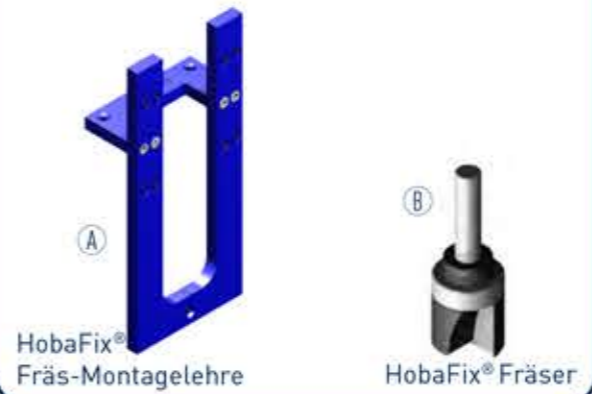

HobaFix® HF		GoFix® HK				HH	HB
Type	L	B	S	d1	l1	[mm]	[mm]
70	70	30	9	4,0	60	80	50
100	100	50	12	5,0	80	115	80
135	135	50	12	5,0	80	150	80
170	170	50	12	5,0	80	185	80
200	200	70	17	6,0	100	220	100
240	240	70	17	6,0	100	260	100

www.sihga.com